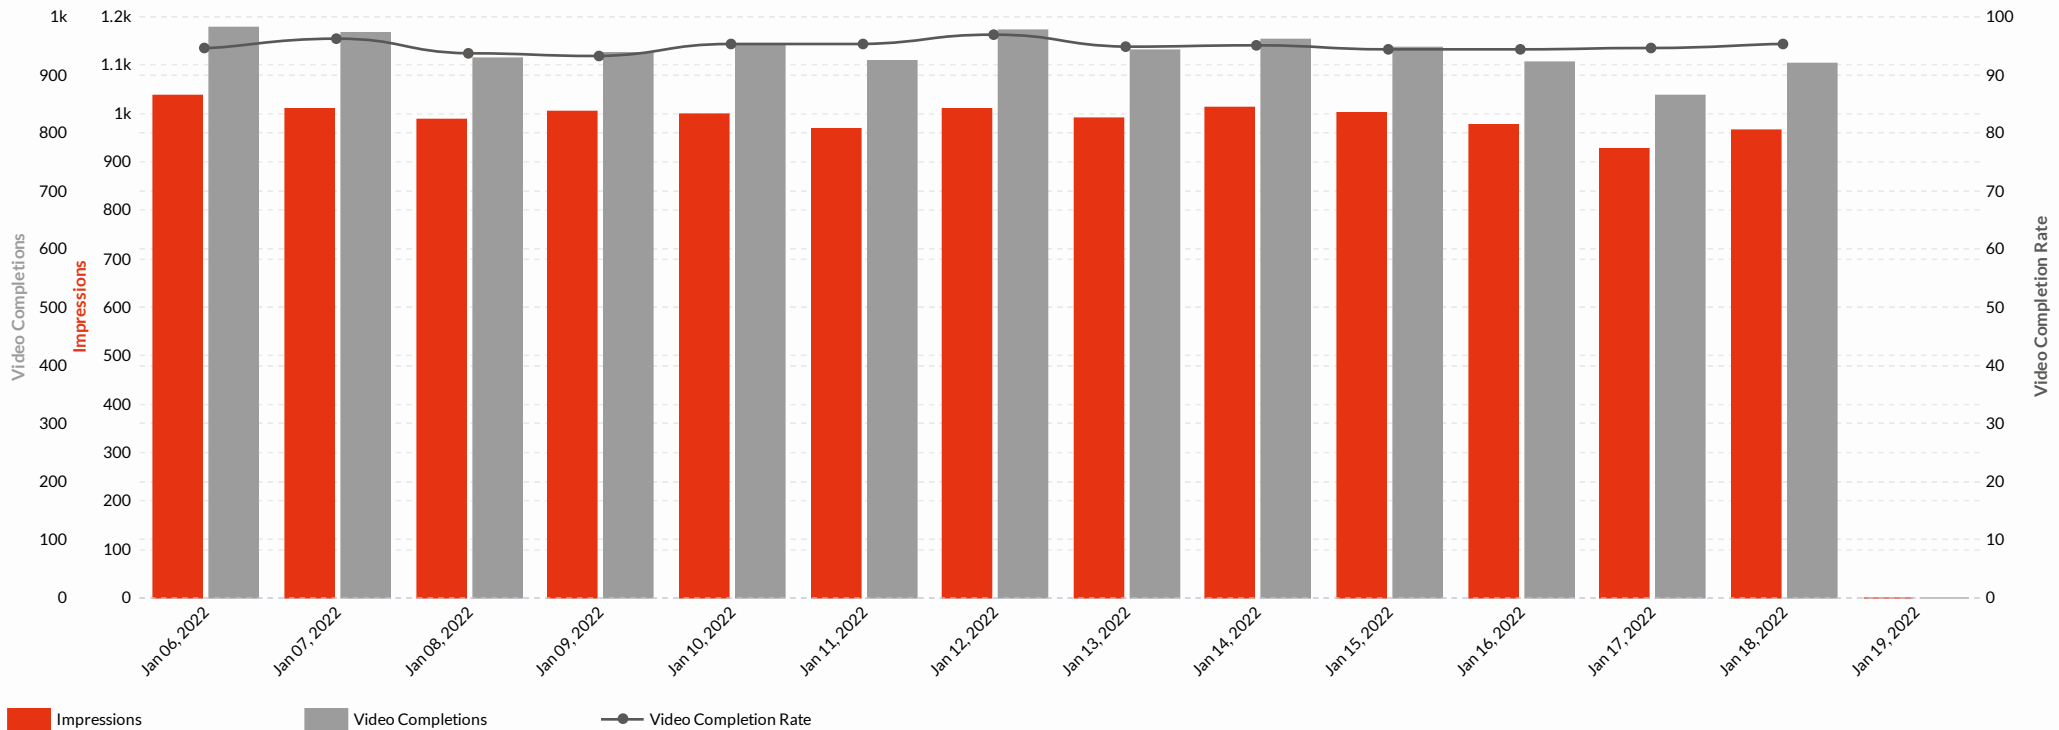

OTT/CTV Ad Performance

OTT/CTV Completion Rates

Overall Programmatic Trending Data

Device Make Performance

Device Type Performance

Detailed Device Breakdown

Device Type	Impressions	Clicks	CTR
Total	12,894	7	0.05%
Connected TV	8,699	1	0.01%
Mobile	3,026	1	0.03%
Desktops and Laptops	743	5	0.67%
Tablets	426	0	0.00%