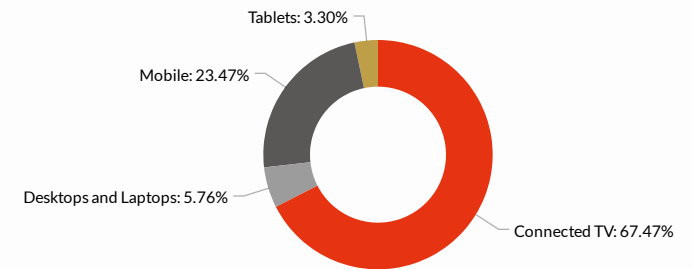

Device Breakdown Performance