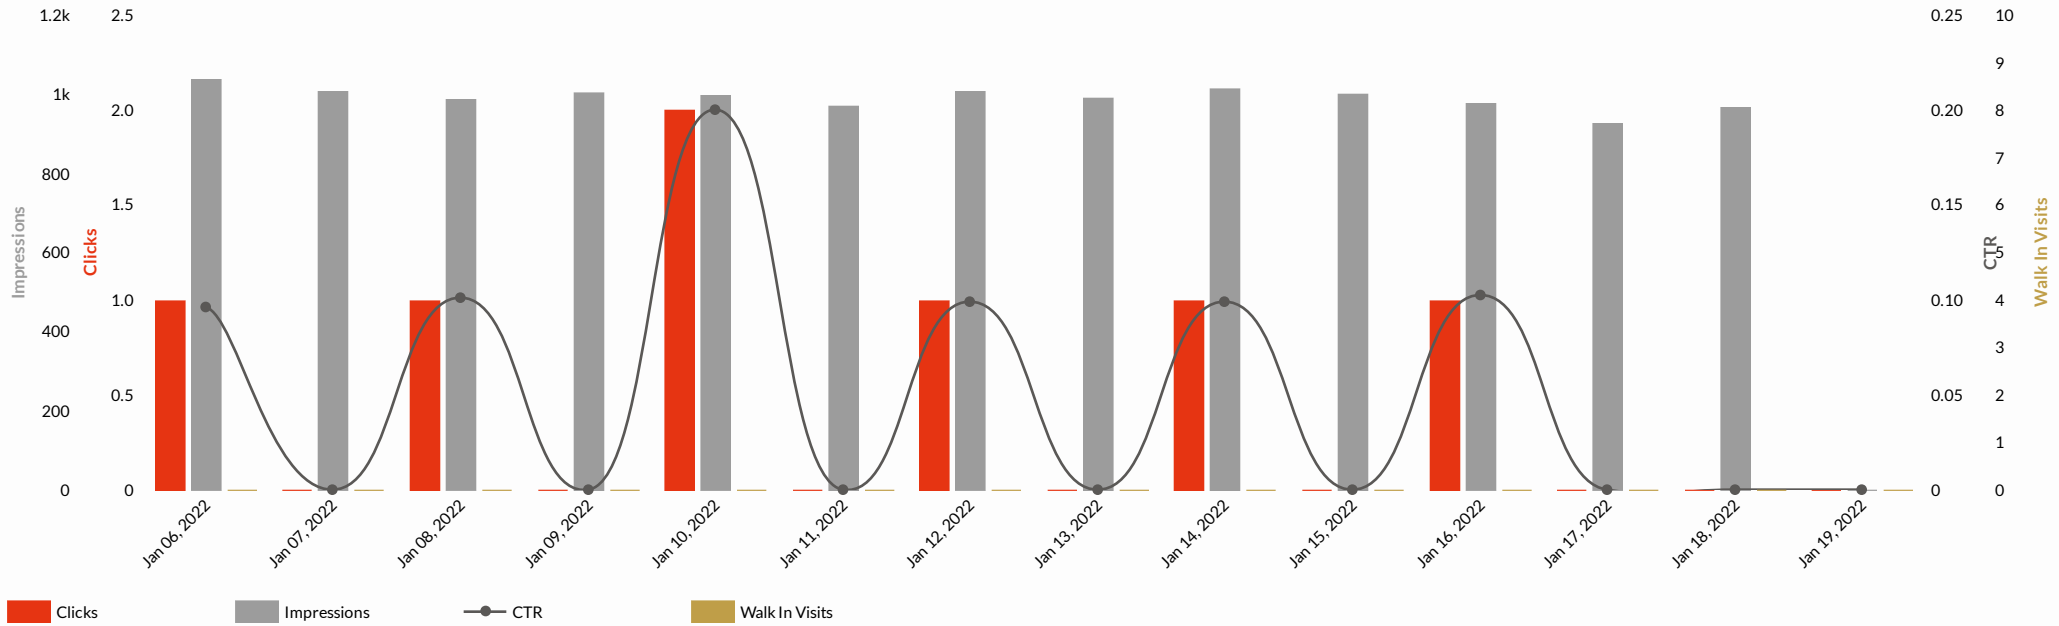

Geofencing Trend Data With Video Campaign

How are my individual campaigns performing?

Campaign	Impressions	Clicks	CTR	Conversions	Walk In Visits
Total	12,894	7	0.05%	0	0
Propellant Media_SiteRT OTT Buy_10/19/2021-1/18/2022	6,057	1	0.02%	0	0
Propellant Media_AGF CTV Buy_10/19/2021-1/18/2022	2,822	2	0.07%	0	0
Propellant Media_AGF OTT Buy_10/19/2021-1/18/2022	2,642	0	0.00%	0	0
Propellant Media_SiteRT CTV Buy_10/19/2021-1/18/2022	1,373	4	0.29%	0	0