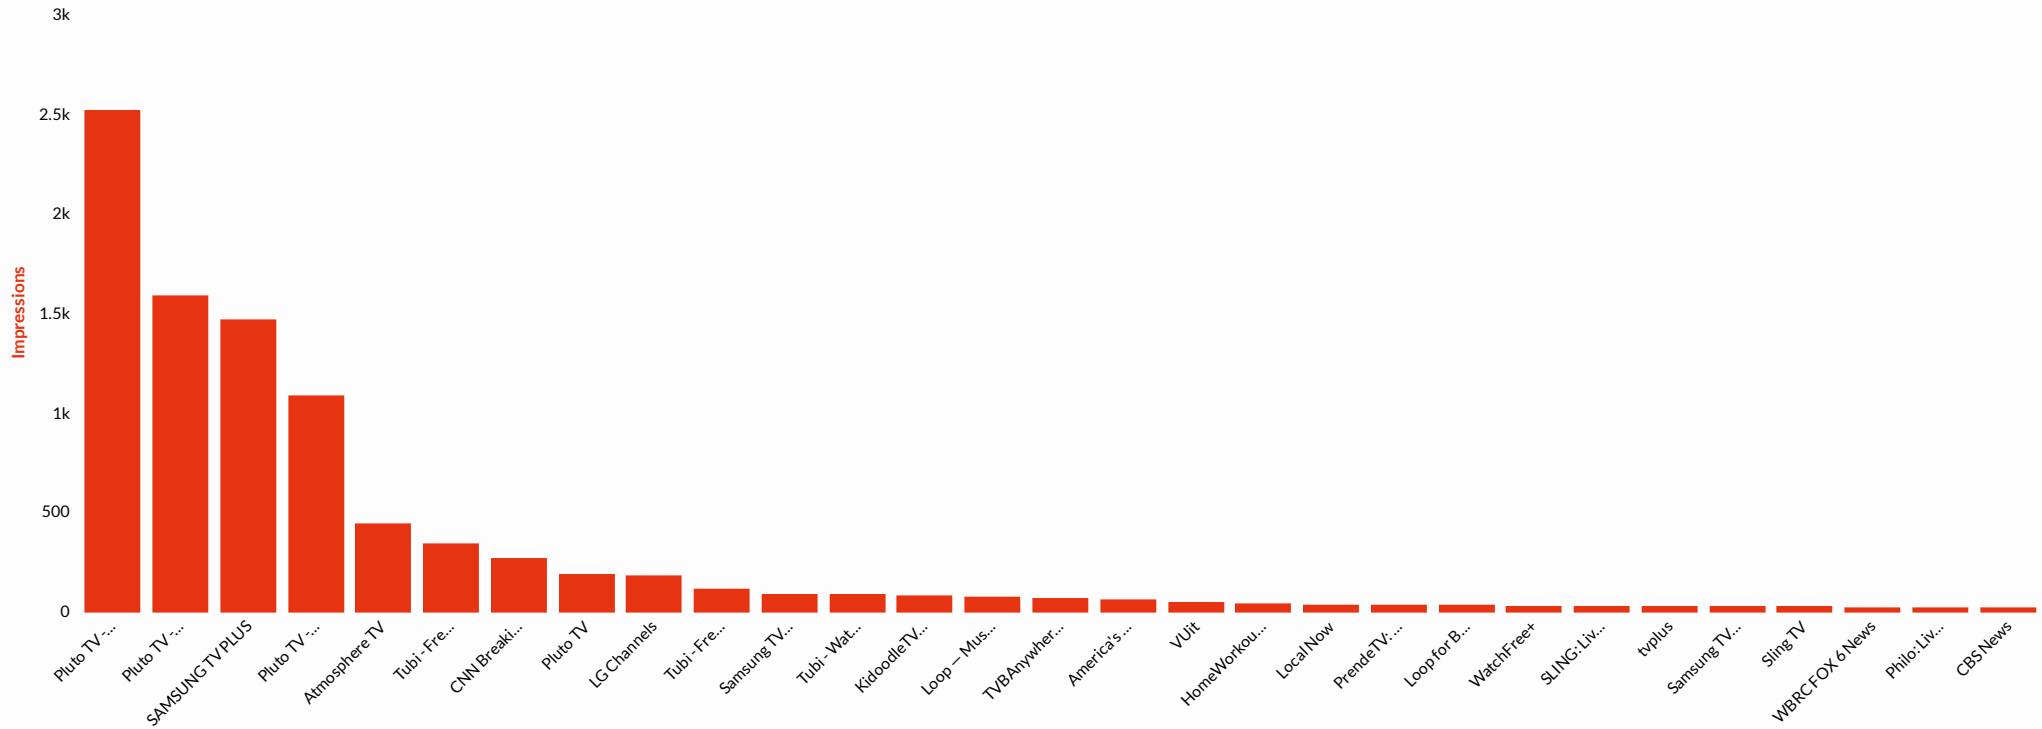

📶 The Top Streaming Apps & Channels Ads Are Showing Up In

Streaming Apps & Channels Ads Are Showing Up In