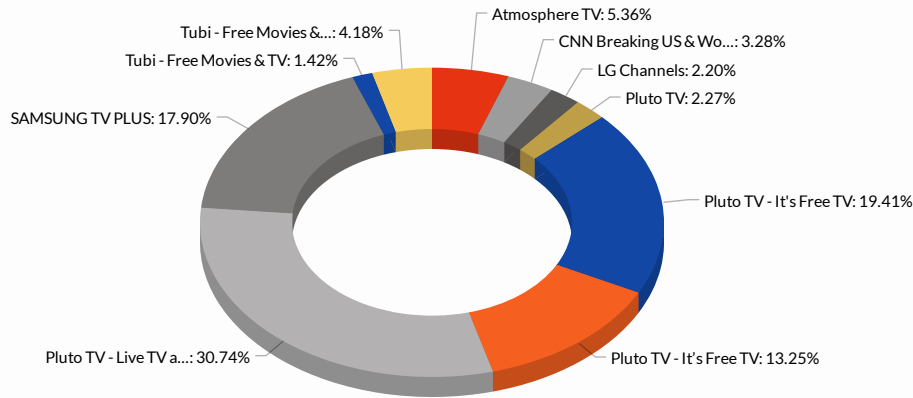

Atmosphere TV	439	CNN Breaking US & World News	269
LG Channels	180	Pluto TV	186
Pluto TV - It's Free TV	1.59K	Pluto TV - It's Free TV	1.09K
Pluto TV - Live TV and Movies	2.52K	SAMSUNG TV PLUS	1.47K
Tubi - Free Movies & TV	116	Tubi - Free Movies & TV Shows	342