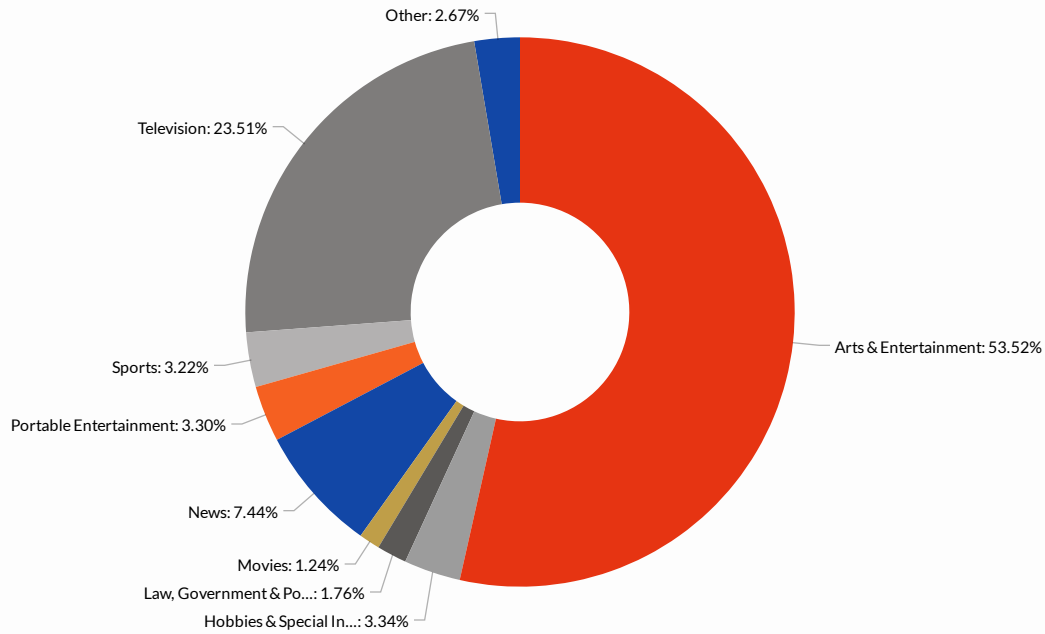

📶 The Bottom Streaming Apps & Channels Ads Are Showing Up In

CBS News	20	DIRECTV STREAM	13
Local Now - Free News, Weather, Movies	16	Loop	17
Paramount Network	18	Philo	12
Philo: Live and On-Demand TV	22	Samsung TV Plus-Live TV&Movies	25
Sling TV	24	SLING: Live TV, Shows & Movies	26
Tubi - Free Movies & TV	15	tvplus	25
WatchFree+	26	WBRC FOX 6 News	23
WRAL-TV North Carolina	13	XUMO: Free Streaming TV Shows and Movies	16

What contextual categories are my ads showing up in?

What contextual categories are my ads showing up in?

Grid contains more rows, but they have been clipped.

Context	Impressions	Clicks	CTR
Arts & Entertainment	4,505	2	0.04%
Television	1,979	0	0.00%
News	626	1	0.16%
Hobbies & Special Interests	281	4	1.42%
Portable Entertainment	278	0	0.00%
Sports	271	0	0.00%
Law, Government & Politics	148	0	0.00%
Movies	104	0	0.00%
Celebrity & Gossip	83	0	0.00%
Music	22	0	0.00%
Health & Fitness	21	0	0.00%
Home & Garden	18	0	0.00%
International News	18	0	0.00%
Internet Technology	12	0	0.00%