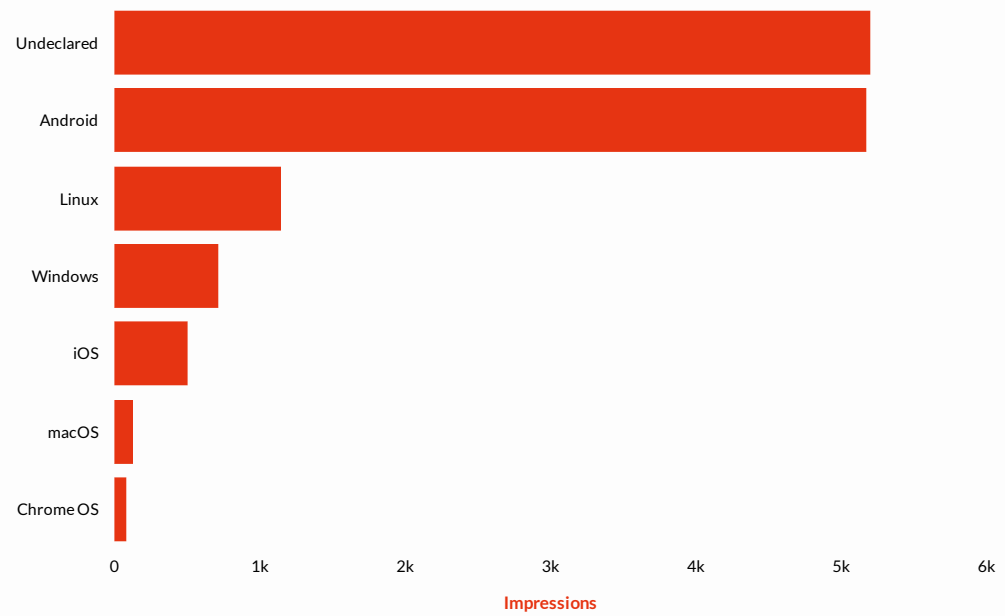

OTT/CTV Ad Performance

OTT/CTV Completion Rates

Overall Programmatic Trending Data

Device Make Performance

Device Type Performance

Detailed Device Breakdown

Device Type	Impressions	Clicks	CTR
Total	12,894	7	0.05%
Connected TV	8,699	1	0.01%
Mobile	3,026	1	0.03%
Desktops and Laptops	743	5	0.67%
Tablets	426	0	0.00%