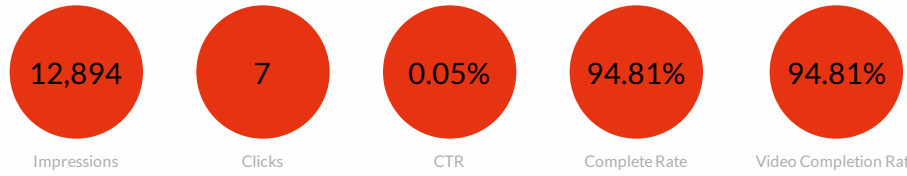

OTT/CTV Ad Performance

OTT/CTV Completion Rates

Overall Programmatic Trending Data

Device Make Performance

Device Type Performance

Detailed Device Breakdown

Device Type	Impressions	Clicks	CTR
Total	12,894	7	0.05%
Connected TV	8,699	1	0.01%
Mobile	3,026	1	0.03%
Desktops and Laptops	743	5	0.67%
Tablets	426	0	0.00%