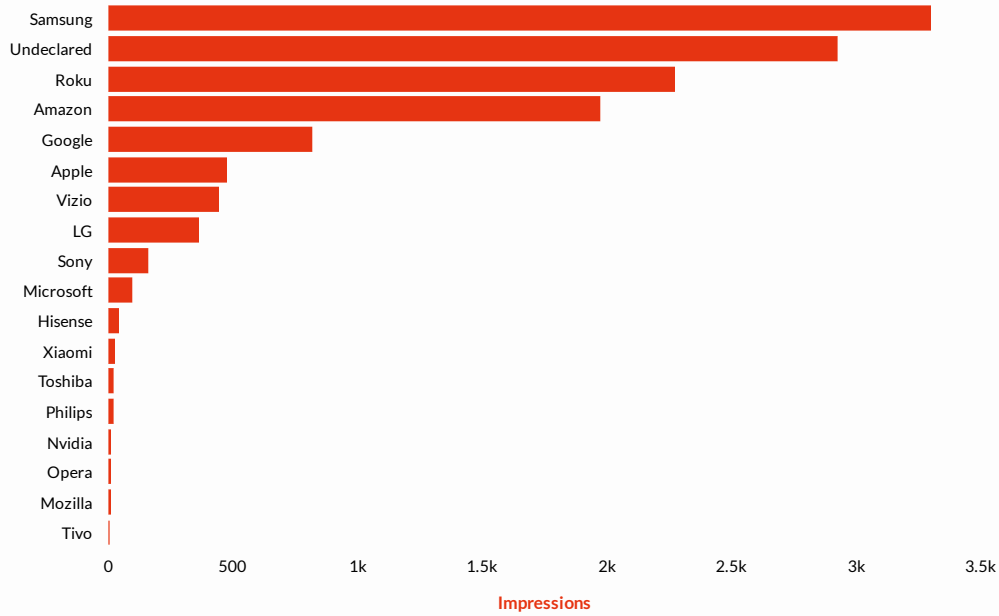

OTT/CTV Ad Performance

OTT/CTV Completion Rates

Overall Programmatic Trending Data

Device Make Performance

Device Type Performance

Detailed Device Breakdown

Device Type	Impressions	Clicks	CTR
Total	12,894	7	0.05%
Connected TV	8,699	1	0.01%
Mobile	3,026	1	0.03%
Desktops and Laptops	743	5	0.67%
Tablets	426	0	0.00%