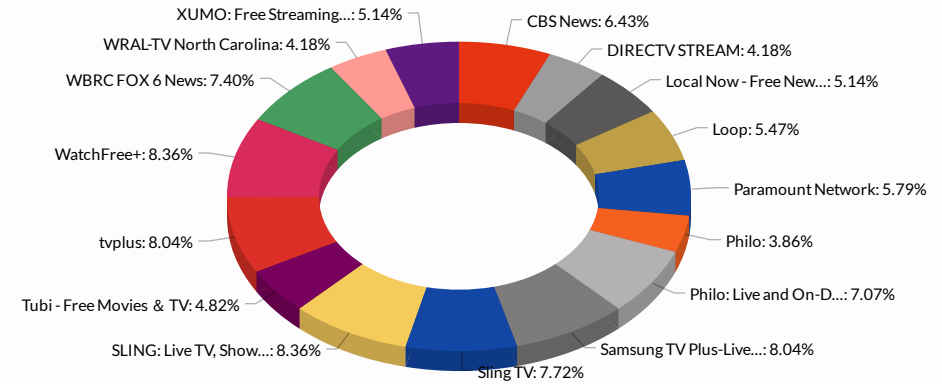

Device Breakdown Performance

Streaming Apps & Channels Ads Are Showing Up In

📶 The Top Streaming Apps & Channels Ads Are Showing Up In

Atmosphere TV	439	CNN Breaking US & World News	269
LG Channels	180	Pluto TV	186
Pluto TV - It's Free TV	1.59K	Pluto TV - It's Free TV	1.09K
Pluto TV - Live TV and Movies	2.52K	SAMSUNG TV PLUS	1.47K
Tubi - Free Movies & TV	116	Tubi - Free Movies & TV Shows	342

📶 The Bottom Streaming Apps & Channels Ads Are Showing Up In

CBS News	20	DIRECTV STREAM	13
Local Now - Free News, Weather, Movies	16	Loop	17
Paramount Network	18	Philo	12
Philo: Live and On-Demand TV	22	Samsung TV Plus-Live TV&Movies	25
Sling TV	24	SLING: Live TV, Shows & Movies	26
Tubi - Free Movies & TV	15	tvplus	25
WatchFree+	26	WBRC FOX 6 News	23
WRAL-TV North Carolina	13	XUMO: Free Streaming TV Shows and Movies	16